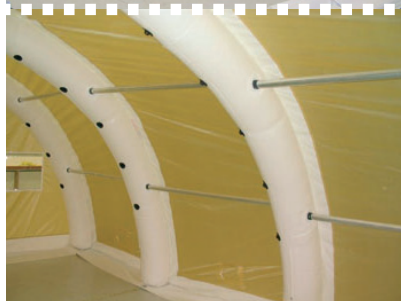

INFLATABLE TENT

ATEENA tent

SMALL INFLATABLE TENT

ATEENA tent

Dimensions:

- 600 cm x 600 cm x 260 cm

Tent fabric:

Polyurethane-coated polyester

- weight: approx. 180 g/m²
- colour: beige

Weight:

- approx. 90 kg

Tents can be connected to each other.

SMALL INFLATABLE TENT

Dimensions:

- 400 cm x 300 cm x 240 cm

Tent fabric:

Special coated 235 dtex polyamide

- weight: approx. 130 g/m²
- colour: beige

Paino:

- approx. 50 kg

Tents can be connected to each other.

Peltaco Oy specializes in high-quality products and services for the fire and rescue services.